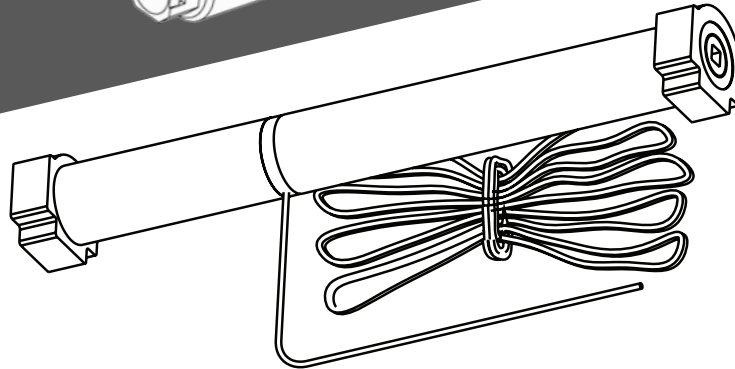

Eco-Shuttle Motor
Eco-Shuttle HD Motor
Z-Wave Motor

Lithium Battery RBS Motor

BCS Tubular
RBS Motor
(Plug & Play)

All of the motors shown above are covered by a **10-YEAR MANUFACTURER WARRANTY** with proof of purchase through Helser Brothers, Inc.